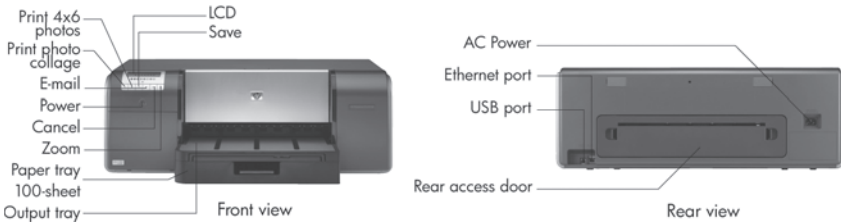

¹ Exact speed varies depending on the system configuration, software application and document complexity.

HP Photosmart Pro B9180